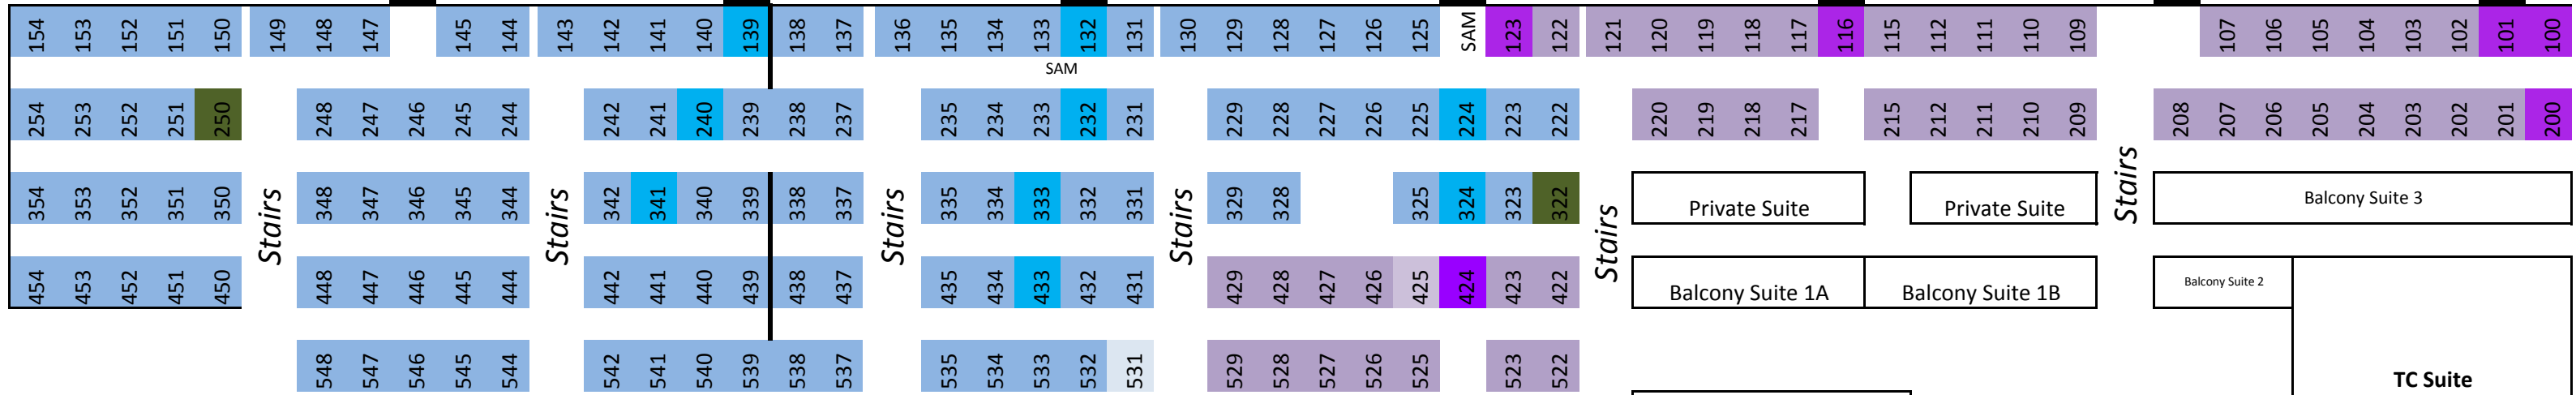

Clubhouse Terrace Tables

Restaurant Terrace Tables

Racetrack

Racetrack

Finish Line

- Clubhouse Table - Seats 6
- Clubhouse Table - Seats 4
- CH Round - No Track View- Seats 4
- CH - No Track View - Seats 4
- Clubhouse Table - Seats 5
- CH Obstructed View - Seats 6

- Restaurant Table - Seats 6
- Restaurant Table - Seats 4
- Restaurant Obstructed View - Seats 6
- Restaurant Obstructed View - Seats 4

SAM = Betting Machine
 No Track View Below Dashed Line